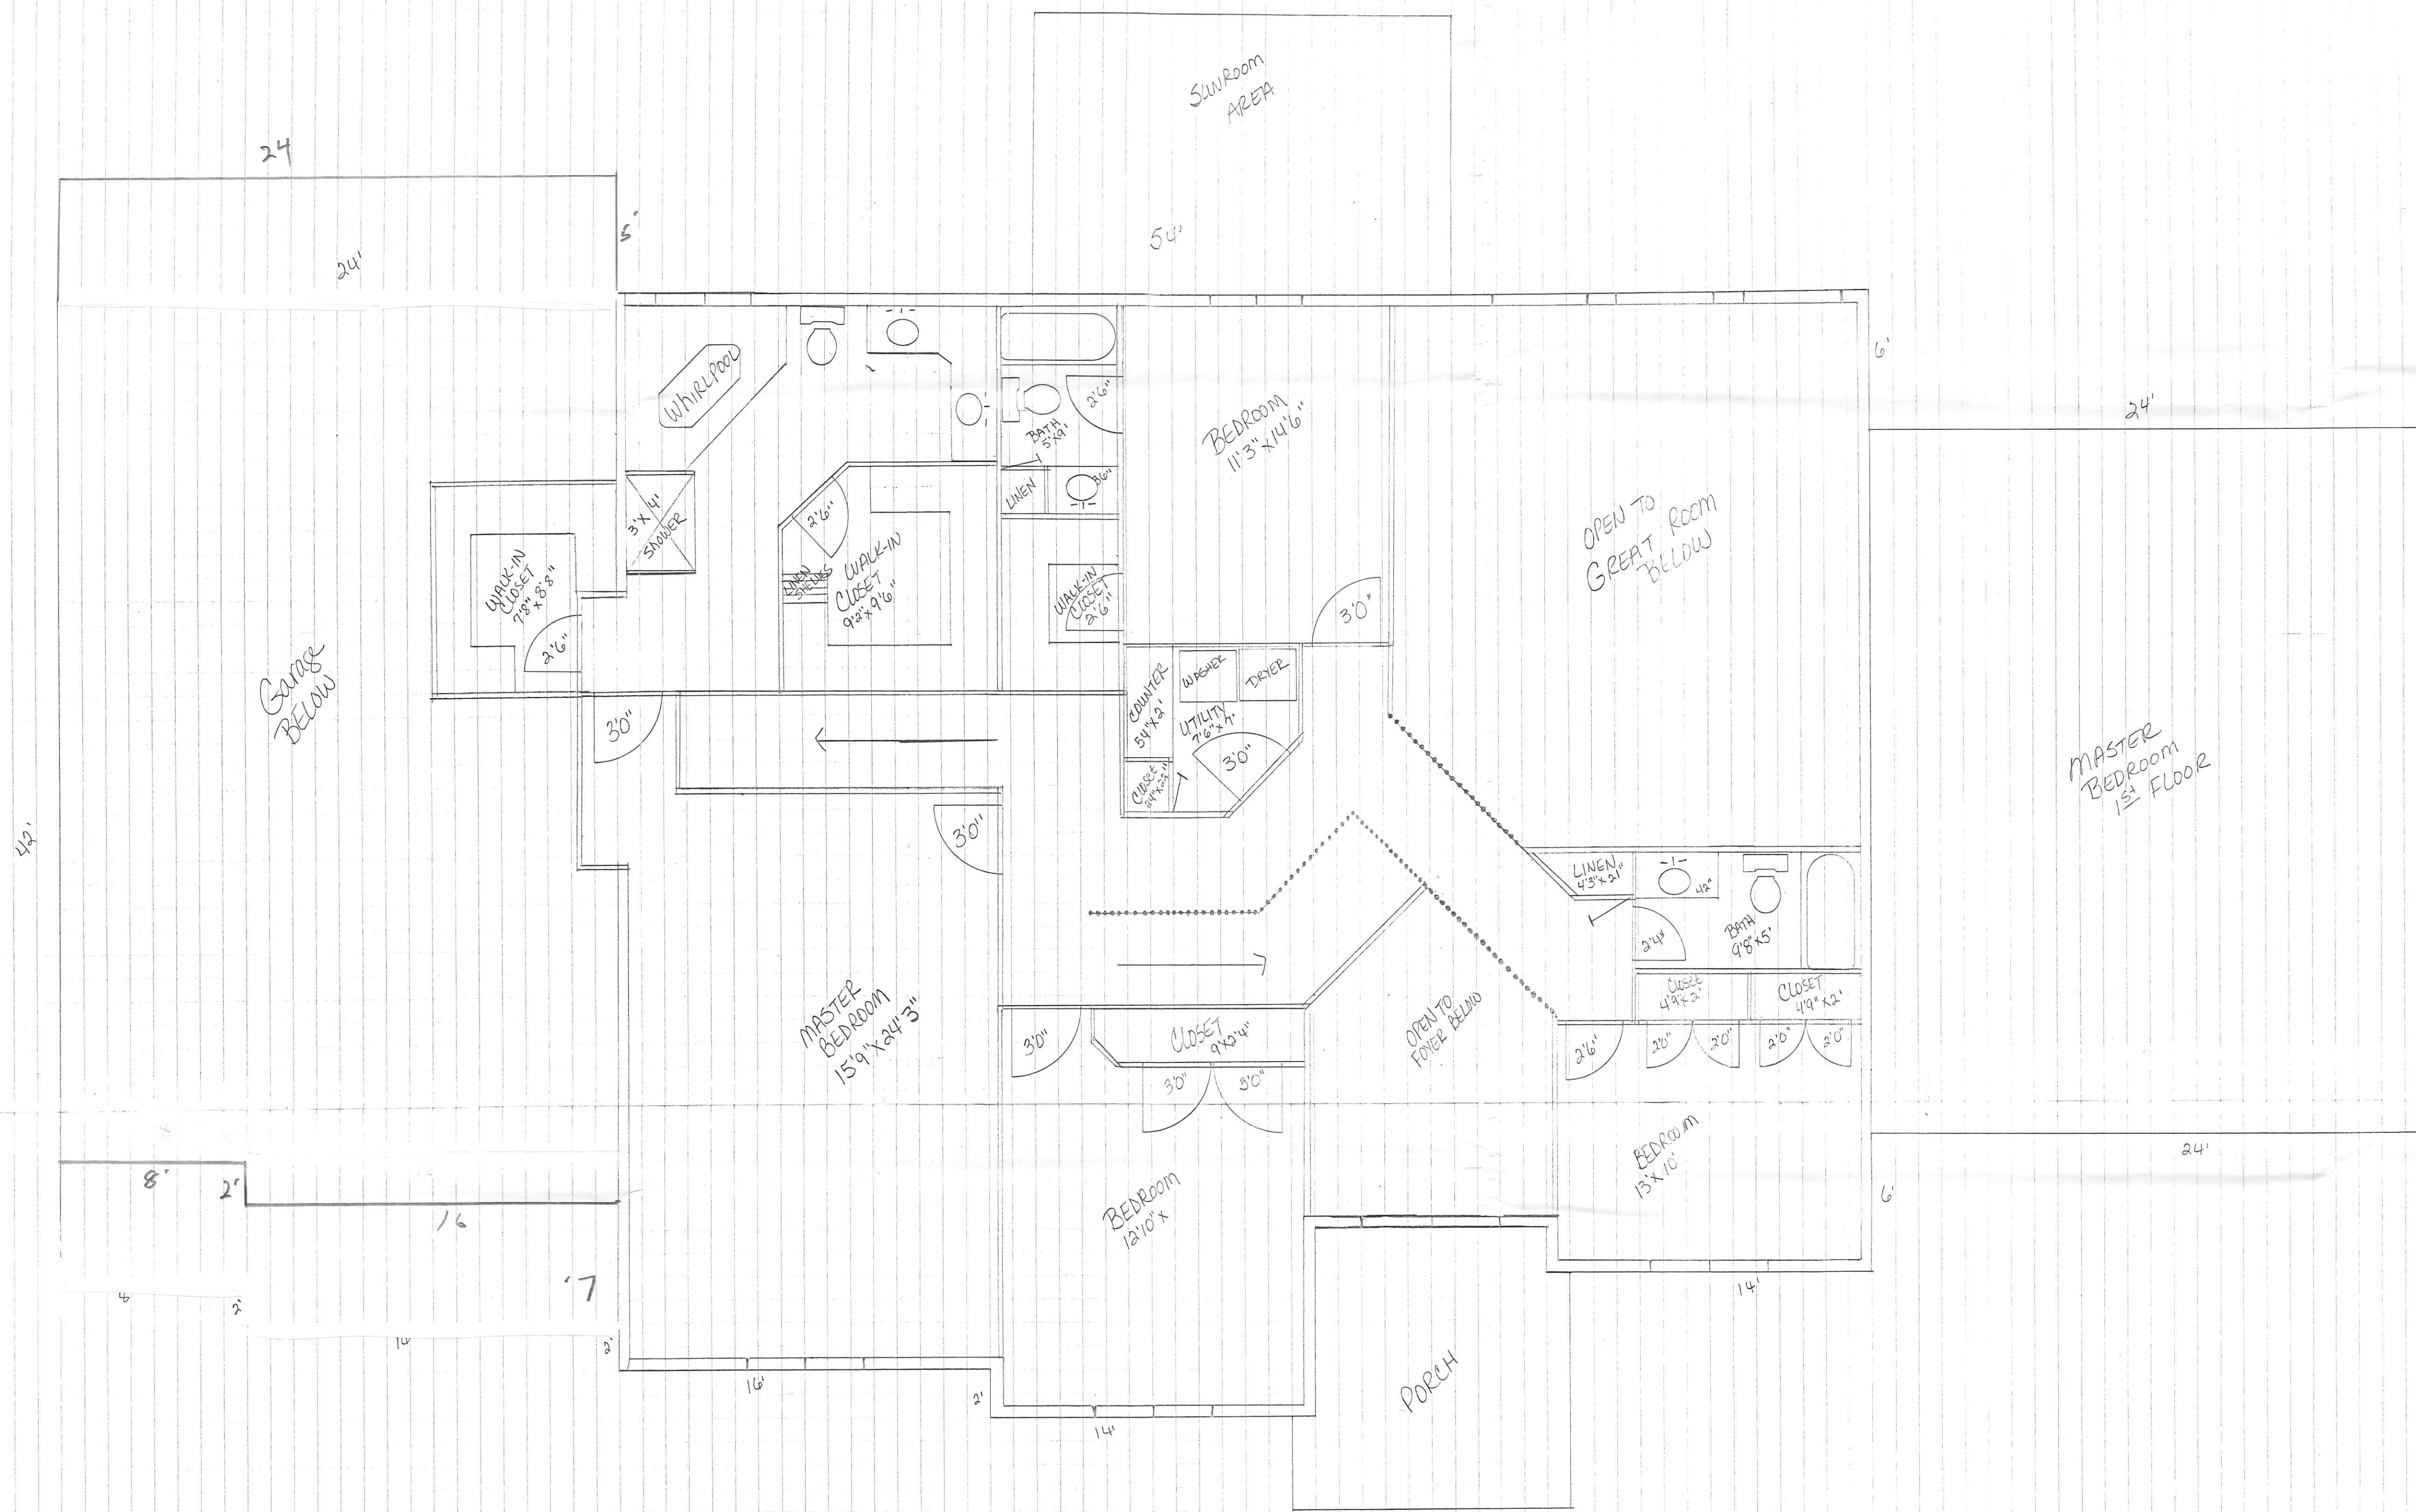

1030 Becca Lane

WEISENBURGER BLDGS., INC.
 ROUTE 1-22681 ROAD D
 CONTINENTAL, OHIO 45831

WEISENBURGER BLDGS., INC.
 ROUTE 1-22681 ROAD D
 CONTINENTAL, OHIO 45831